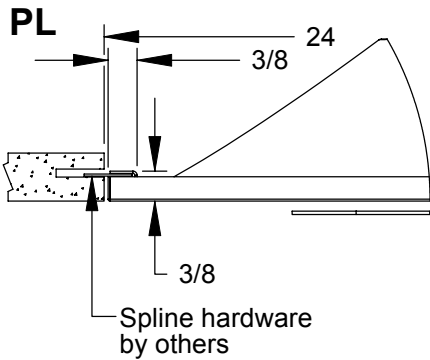

** For SF applications, a separate trim frame ships with a LT diffuser

Available Colors
White

Notes:

* - For Relief Rings, also see submittal RADUS05

Dimensions in inches

FILE: VSD4US	VSD 4 - Thermally Powered Variable Volume Variable Geometry Square Diffuser United States Version	DATE	9/07
SCALE N.T.S.		DRW No.	RADUS01
CHECKED BY		REV	N/A