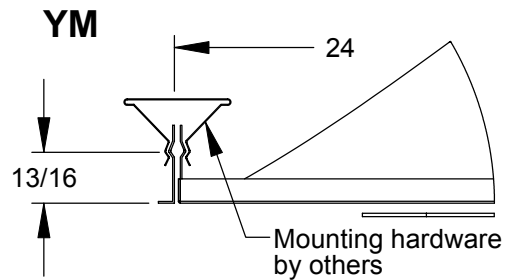

** For SF applications, a separate trim frame ships with a LT diffuser

Available Colors
White

Notes:

* - For Relief Rings, also see submittal RADUS05

Dimensions in inches

FILE: VSD4US	VSD 4 - Thermally Powered Variable Volume Variable Geometry Square Diffuser United States Version	DATE	9/07
SCALE N.T.S.		DRW No.	RADUS01
CHECKED BY		REV	N/A