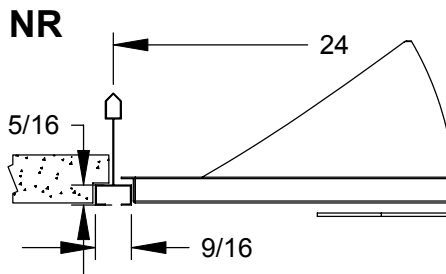

** For SF applications, a separate trim frame ships with a LT diffuser

Available Colors
White

Notes:

* - For Relief Rings, also see submittal RADUS05

Dimensions in inches

FILE: VSD4US	VSD 4 - Thermally Powered Variable Volume Variable Geometry Square Diffuser United States Version	DATE	9/07
SCALE N.T.S.		DRW No.	RADUS01
CHECKED BY		REV	N/A