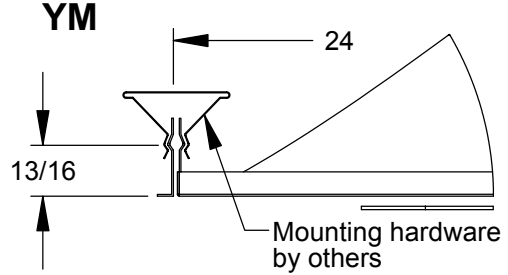

* For SF applications, a separate trim frame ships with a LT diffuser

Available Colors
White

* If Relief Rings are used, also see submittal RADUS05
Dimensions in inches

FILE: VSD1US	VSD 1 - Electronic Variable Volume Variable Geometry Square Diffuser United States Version	DATE	7/06
SCALE N.T.S.		DRW No.	RADUS02
CHECKED BY		REV	N/A