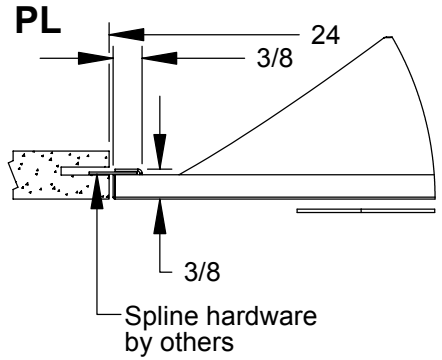

* For SF applications, a separate trim frame ships with a LT diffuser

Available Colors
White

* If Relief Rings are used, also see submittal RADUS05
Dimensions in inches

FILE: VSD1US	VSD 1 - Electronic Variable Volume Variable Geometry Square Diffuser United States Version	DATE	7/06
SCALE N.T.S.		DRW No.	RADUS02
CHECKED BY		REV	N/A