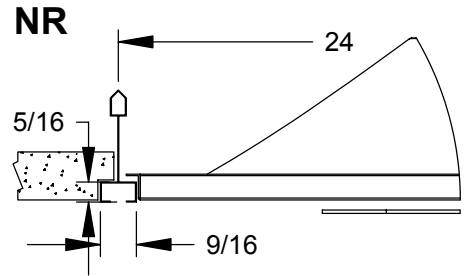

* For SF applications, a separate trim frame ships with a LT diffuser

Available Colors
White

* If Relief Rings are used, also see submittal RADUS05
Dimensions in inches

FILE: VSD1US	VSD 1 - Electronic Variable Volume Variable Geometry Square Diffuser United States Version	DATE	7/06
SCALE N.T.S.		DRW No.	RADUS02
CHECKED BY		REV	N/A