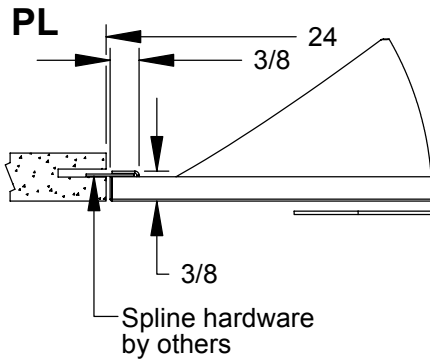

* For SF applications, a separate trim frame ships with a LT diffuser

Available Colors

- White Mill
- Aluminum Paint
- Off-White Flat Black

Dimensions in inches

FILE: CSDUS		CSD - Square Module / Square Plaque Constant Volume Diffuser United States Version	DATE	7/06
SCALE	N.T.S.		DRW No.	RADUS03
CHECKED BY			REV	N/A