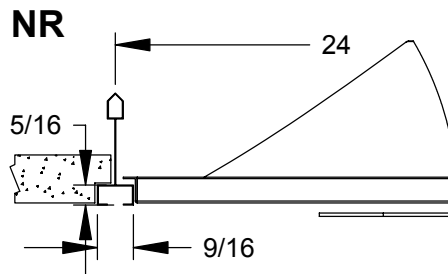

* For SF applications, a separate trim frame ships with a LT diffuser

Available Colors

- White Mill
- Aluminum Paint
- Off-White Flat Black

Dimensions in inches

FILE: CSDUS		CSD - Square Module / Square Plaque Constant Volume Diffuser United States Version	DATE	7/06
SCALE	N.T.S.		DRW No.	RADUS03
CHECKED BY			REV	N/A