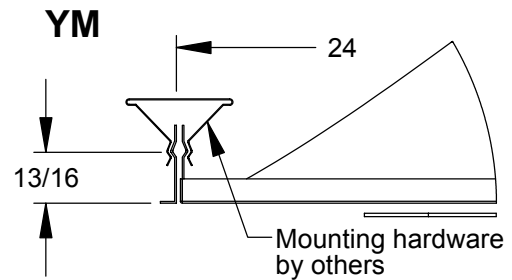

* For SF applications, a separate trim frame ships with a LT diffuser

Available Colors

- White Mill
- Aluminum Paint
- Off-White Flat Black

Dimensions in inches

FILE: CSDUS		CSD - Square Module / Square Plaque Constant Volume Diffuser United States Version	DATE	7/06
SCALE	N.T.S.		DRW No.	RADUS03
CHECKED BY			REV	N/A