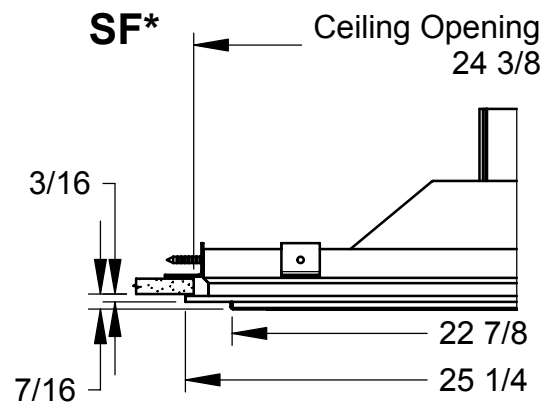

Neck Size	D
6	5 7/8
8	7 7/8
10	9 7/8
12	11 1/2

* For SF applications, a separate trim frame ships with a LT diffuser

Available Colors

- White
- Mill (No Paint)
- Aluminum Paint
- Off-White
- Flat Black

Dimensions in inches

FILE: CSWUS	CSW - Square Module / Swirl Face Constant Volume Diffuser United States Version	DATE	7/06	
SCALE		N.T.S.	DRW No.	RADUS04
CHECKED BY			REV	N/A

www.rickardair.com

These drawings do not detail every aspect of the product. This submittal demonstrates general product dimensions; drawings are not to scale. Rickard Air Diffusion reserves the right to make changes without notice. Copyright © 2006 Rickard Air Diffusion