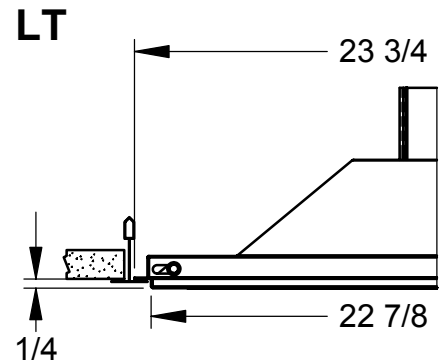

Neck Size	D
6	5 7/8
8	7 7/8
10	9 7/8
12	11 1/2

* For SF applications, a separate trim frame ships with a LT diffuser

Available Colors

- White
- Mill (No Paint)
- Aluminum Paint
- Off-White
- Flat Black

Dimensions in inches

FILE: CSWUS	CSW - Square Module / Swirl Face Constant Volume Diffuser United States Version	DATE	7/06	
SCALE		N.T.S.	DRW No.	RADUS04
CHECKED BY			REV	N/A

www.rickardair.com

These drawings do not detail every aspect of the product. This submittal demonstrates general product dimensions; drawings are not to scale. Rickard Air Diffusion reserves the right to make changes without notice. Copyright © 2006 Rickard Air Diffusion